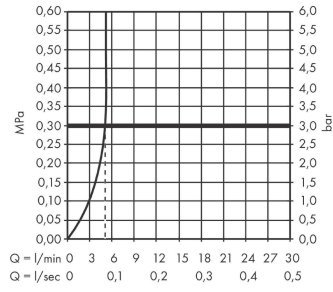

Vivenis

Single lever basin mixer for concealed installation wall-mounted with spout 19,2 cm

Surfaces: **Matt White** Article Number: **75050700**

Flowchart