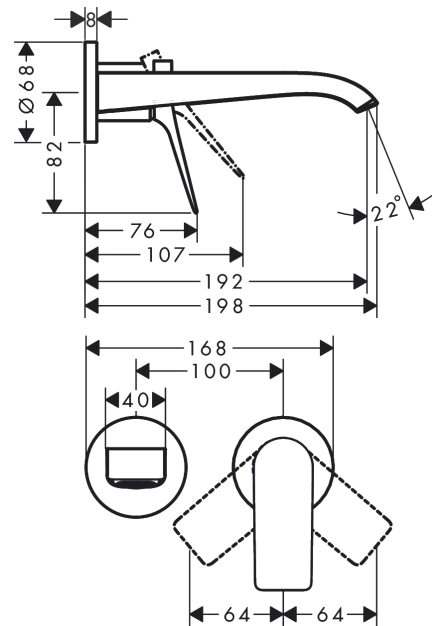

Vivenis

Single lever basin mixer for concealed installation wall-mounted with spout 19,2 cm

Surfaces: **Matt White** Article Number: **75050700**

Description

product features

- consists of: single lever basin mixer for concealed installation wall-mounted, waste set
- projection 192 mm
- spray type: WaterfallStream
- maximum flow rate at 3 bar: 5 l/min
- ceramic cartridge
- temperature limitation adjustable
- suitable for continuous flow water heaters
- non-closing waste set
- material waste set: metal
- connection type: basic set
- connection dimension: DN15
- handle can be positioned on the right or left, depends on the basic set installation

Technology

Design awards

reddot winner 2021

Product image

Scale drawing

Vivenis

Single lever basin mixer for concealed installation wall-mounted with spout 19,2 cm

Surfaces: **Matt White** Article Number: **75050700**

Flowchart

Vivenis

Single lever basin mixer for concealed installation wall-mounted with spout 19,2 cm

Surfaces: **Matt White** Article Number: **75050700**

Exploded Drawing

Year of production: >06/21

Vivenis

Single lever basin mixer for concealed installation wall-mounted with spout 19,2 cm

Surfaces: **Matt White** Article Number: **75050700**

Spare part list

Year of production: >06/21

Pos.	Description	Article Number	Price	PU
1	handle	94276700	-	1
2	hollow set screw M5x5	98446000	-	1
3	sleeve	93989700	-	1
4	escutcheon for handle	93988700	-	1
5	washer	97600000	-	1
6	nut	93141000	-	1
7	O-Ring 32x2	98193000	-	1
8	cartridge, assy	93760000	-	1
9	seal	93383000	-	1
10	adapter for cartridge	95634000	-	1
11	O-ring 26x2	98147000	-	1
12	fixing set	97971000	-	1
13	connecting thread G½	95626000	-	1
14	O-ring 13x2	98128000	-	1
15	escutcheon for spout	93987700	-	1
16	spout cpl.	94274700	-	1
17	spray former	94275000	-	1
18	extension set 25 mm for 13622180	31971000	-	1
a	base body	13622180	-	1
b	waste	50001700	-	1