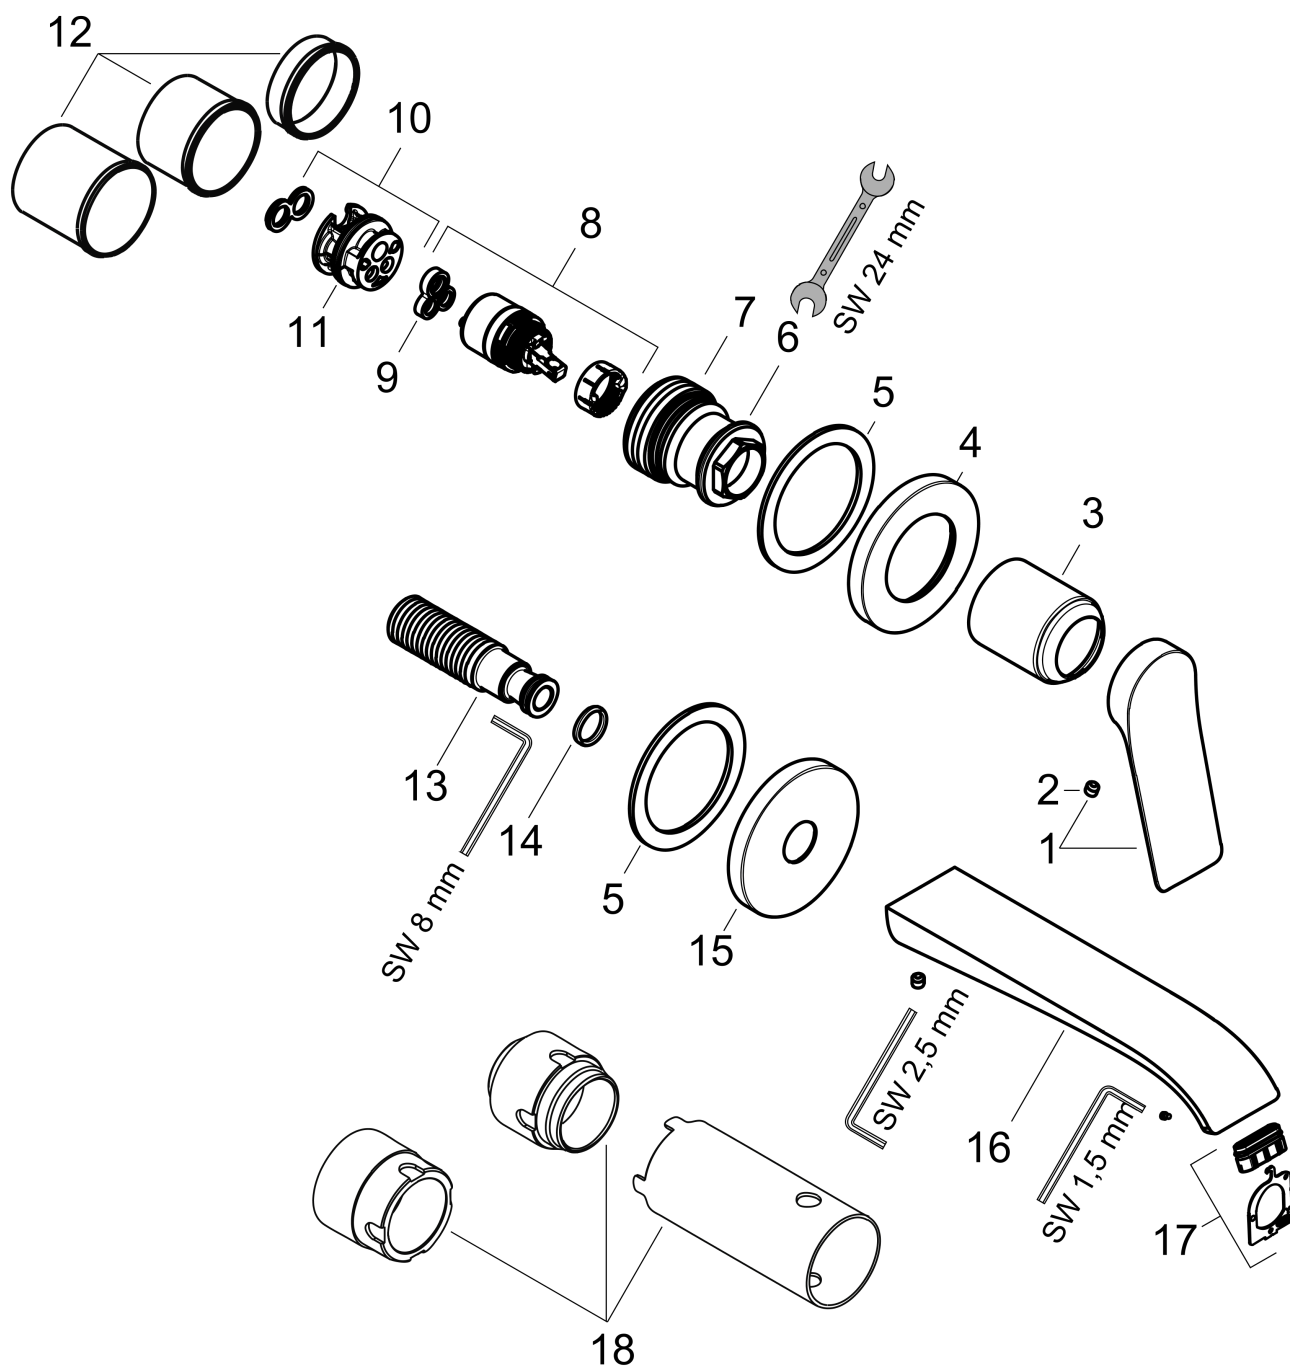

Vivenis

Single lever basin mixer for concealed installation wall-mounted with spout 19,2 cm

Surfaces: **Matt White** Article Number: **75050700**

Description

product features

- consists of: single lever basin mixer for concealed installation wall-mounted, waste set
- projection 192 mm
- spray type: WaterfallStream
- maximum flow rate at 3 bar: 5 l/min
- ceramic cartridge
- temperature limitation adjustable
- suitable for continuous flow water heaters
- non-closing waste set
- material waste set: metal
- connection type: basic set
- connection dimension: DN15
- handle can be positioned on the right or left, depends on the basic set installation

Technology

Design awards

reddot winner 2021

Product image

Scale drawing

Vivenis

Single lever basin mixer for concealed installation wall-mounted with spout 19,2 cm

Surfaces: **Matt White** Article Number: **75050700**

Flowchart

Vivenis

Single lever basin mixer for concealed installation wall-mounted with spout 19,2 cm

Surfaces: **Matt White** Article Number: **75050700**

Exploded Drawing

Year of production: >06/21

Vivenis

Single lever basin mixer for concealed installation wall-mounted with spout 19,2 cm

Surfaces: **Matt White** Article Number: **75050700**

Spare part list

Year of production: >06/21

Pos.	Description	Article Number	Price	PU
1	handle	94276700	-	1
2	hollow set screw M5x5	98446000	-	1
3	sleeve	93989700	-	1
4	escutcheon for handle	93988700	-	1
5	washer	97600000	-	1
6	nut	93141000	-	1
7	O-Ring 32x2	98193000	-	1
8	cartridge, assy	93760000	-	1
9	seal	93383000	-	1
10	adapter for cartridge	95634000	-	1
11	O-ring 26x2	98147000	-	1
12	fixing set	97971000	-	1
13	connecting thread G½	95626000	-	1
14	O-ring 13x2	98128000	-	1
15	escutcheon for spout	93987700	-	1
16	spout cpl.	94274700	-	1
17	spray former	94275000	-	1
18	extension set 25 mm for 13622180	31971000	-	1
a	base body	13622180	-	1
b	waste	50001700	-	1